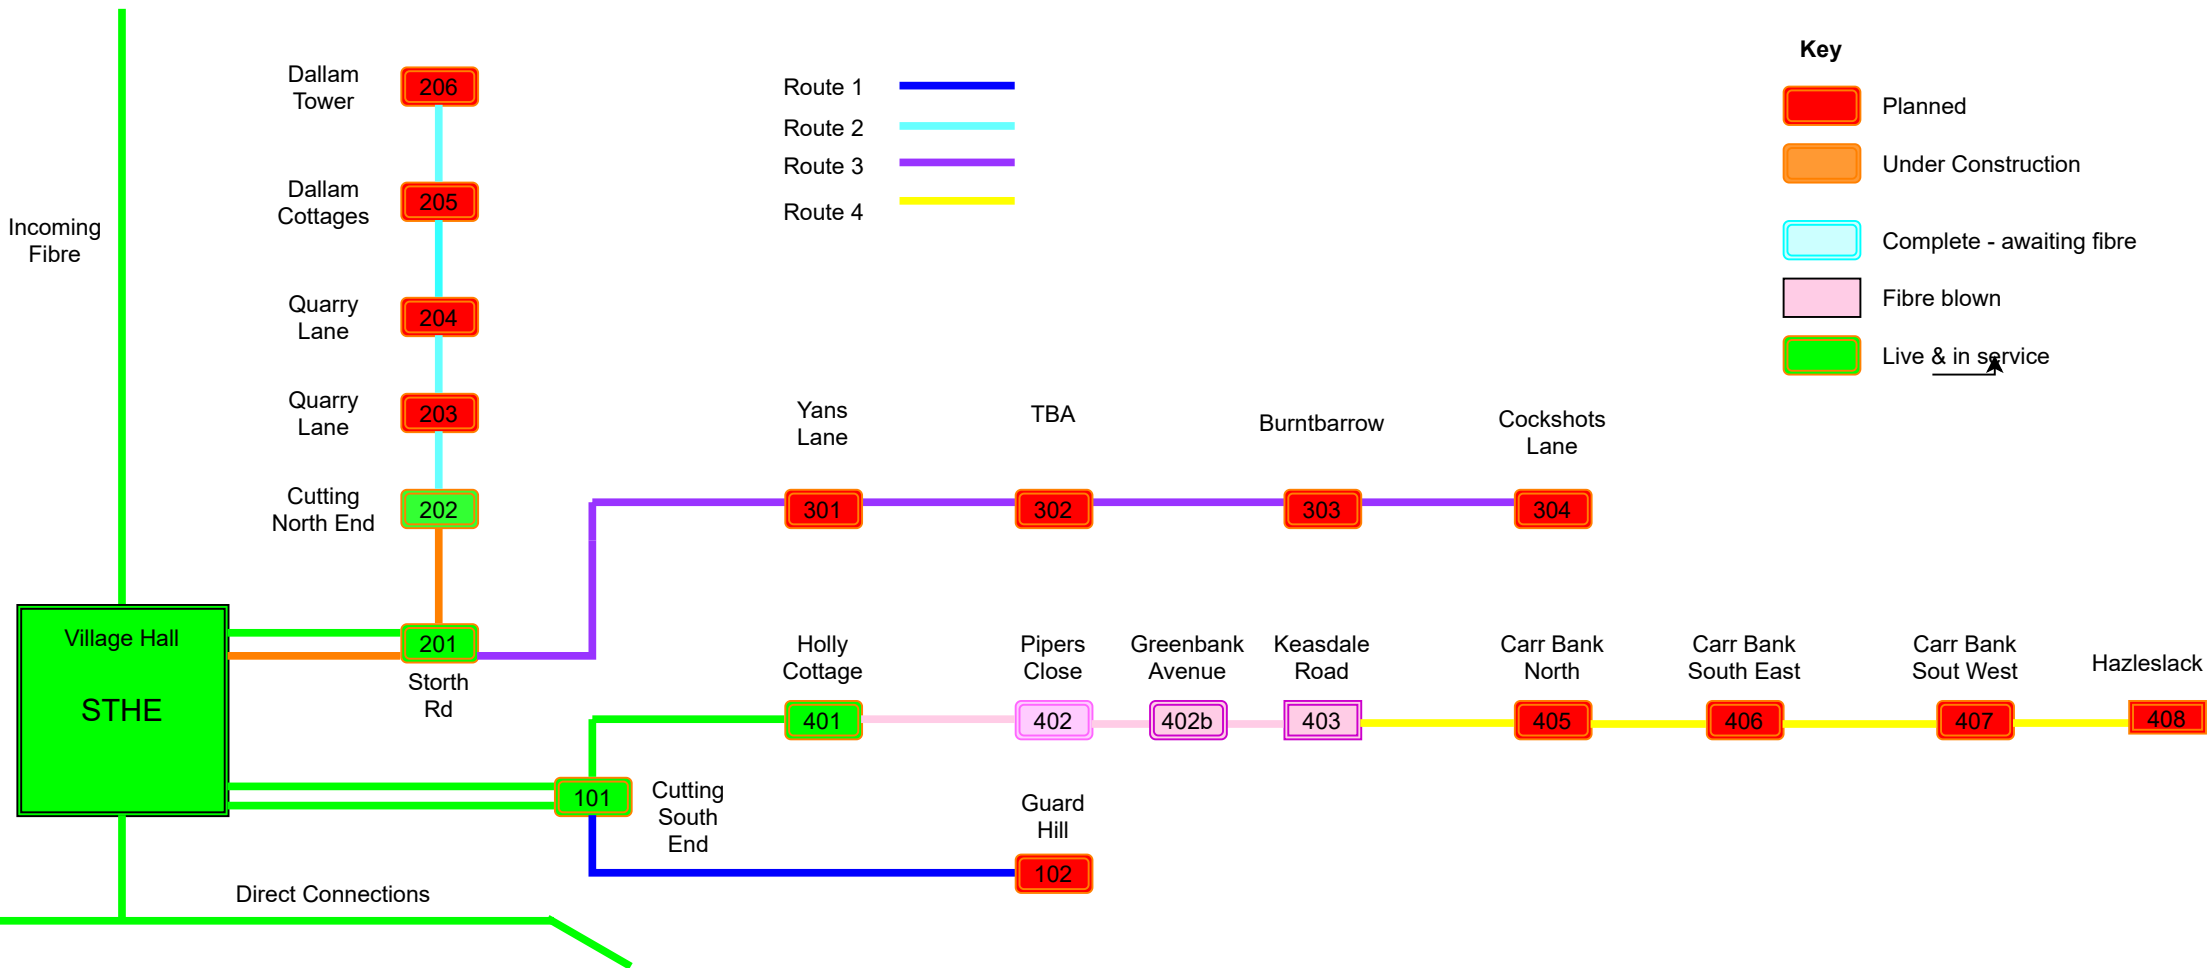

Storth Route Schematic - Chambers

Key

- Planned
- Under Construction
- Complete - awaiting fibre
- Fibre blown
- Live & in service

Direct Connections - Arnbarrow, Rose Hill Grove, Storth Road NW

Route 1 - The Pastures, Green Lane North, Rose Hill Grove

Route 2 - Dallam Drive, Ship Inn, Quarry Lane, Sandside, Park Road.

Route 3 - Storth Road East, Old Myse, Yans Lane, Tarn Close, School, Shaw Green, Burntbarrow, Woodlands Close, Paddock Way

Route 4 - Village Green West, Storth Road SW, Langdale Crest, Pipers Close, Greenbank Ave, Keasdale Road, Guard Hill Rd, Carr Bank, Hazleslack