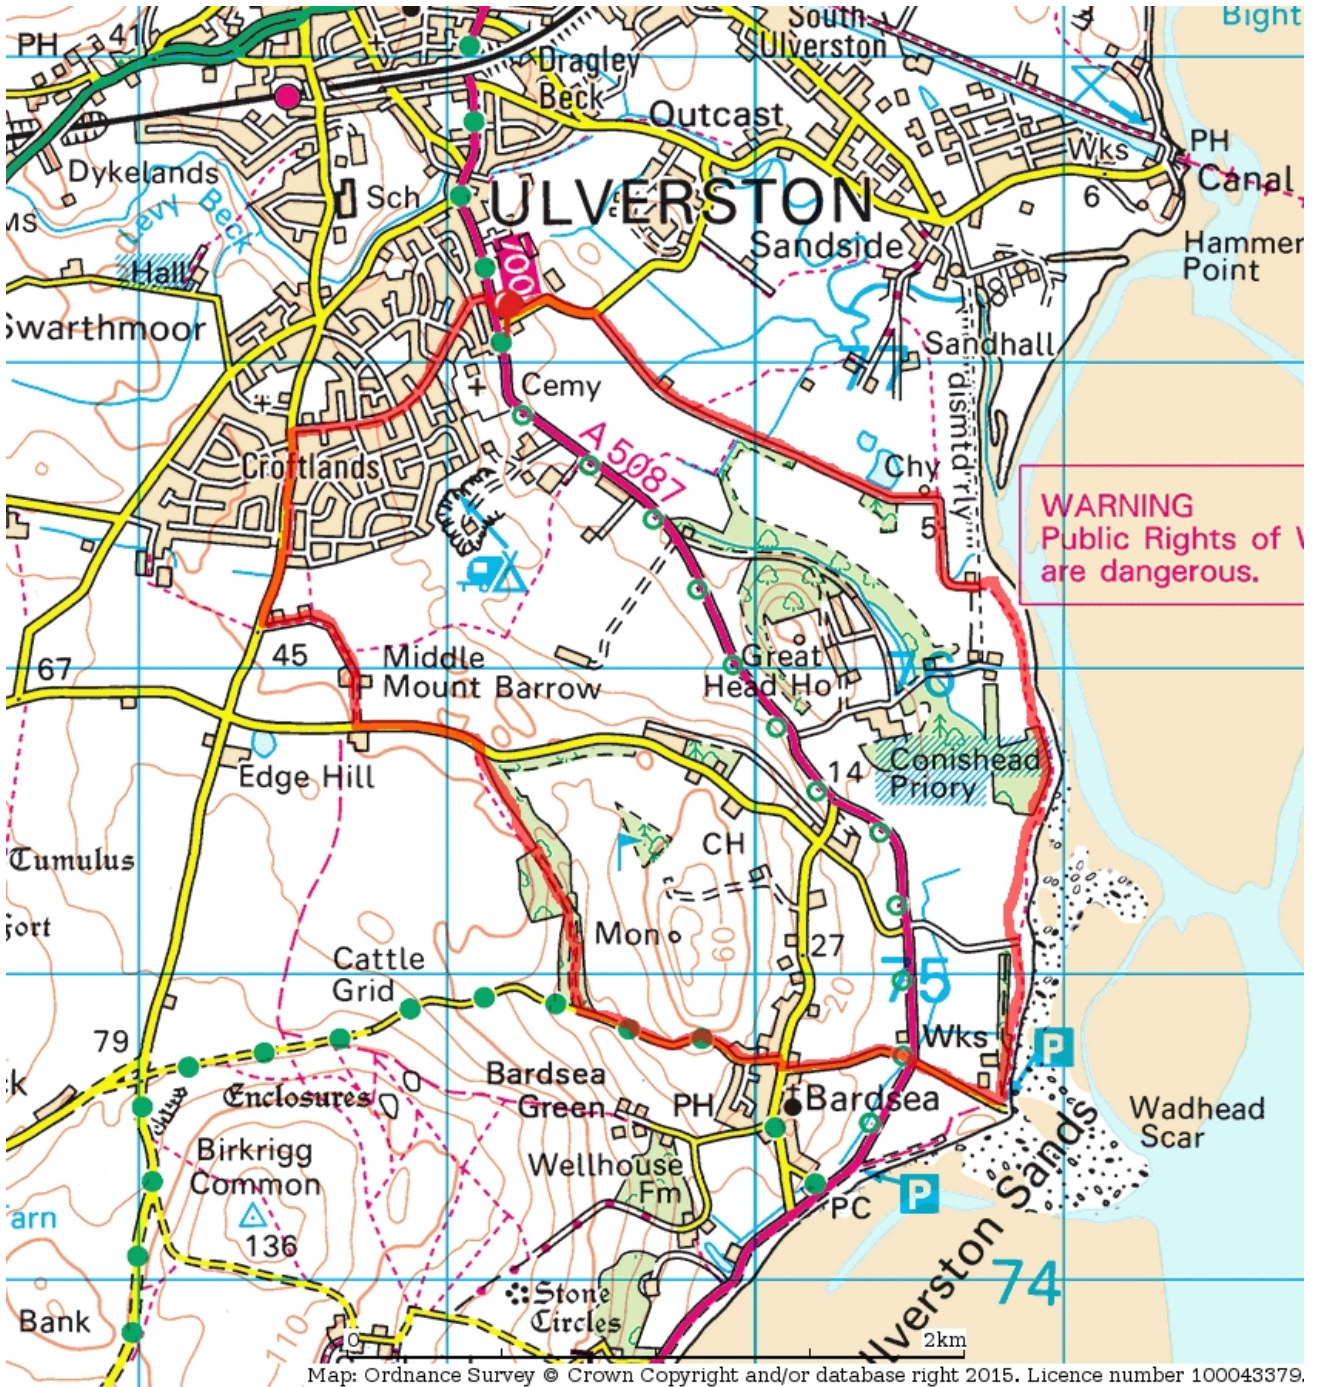

## Track Overview

Category: Walking

Length: 8.95 km / 5.60 mi

Total Time: 1 hours 59 minutes

Average Speed: 4.51 kph / 2.80 mph

Track Start Time: 10:13:16 6th April 2016

Track End Time: 12:12:17 6th April 2016

# Choose your trail

Map: Ordnance Survey © Crown Copyright and/or database right 2015. Licence number 100043379.