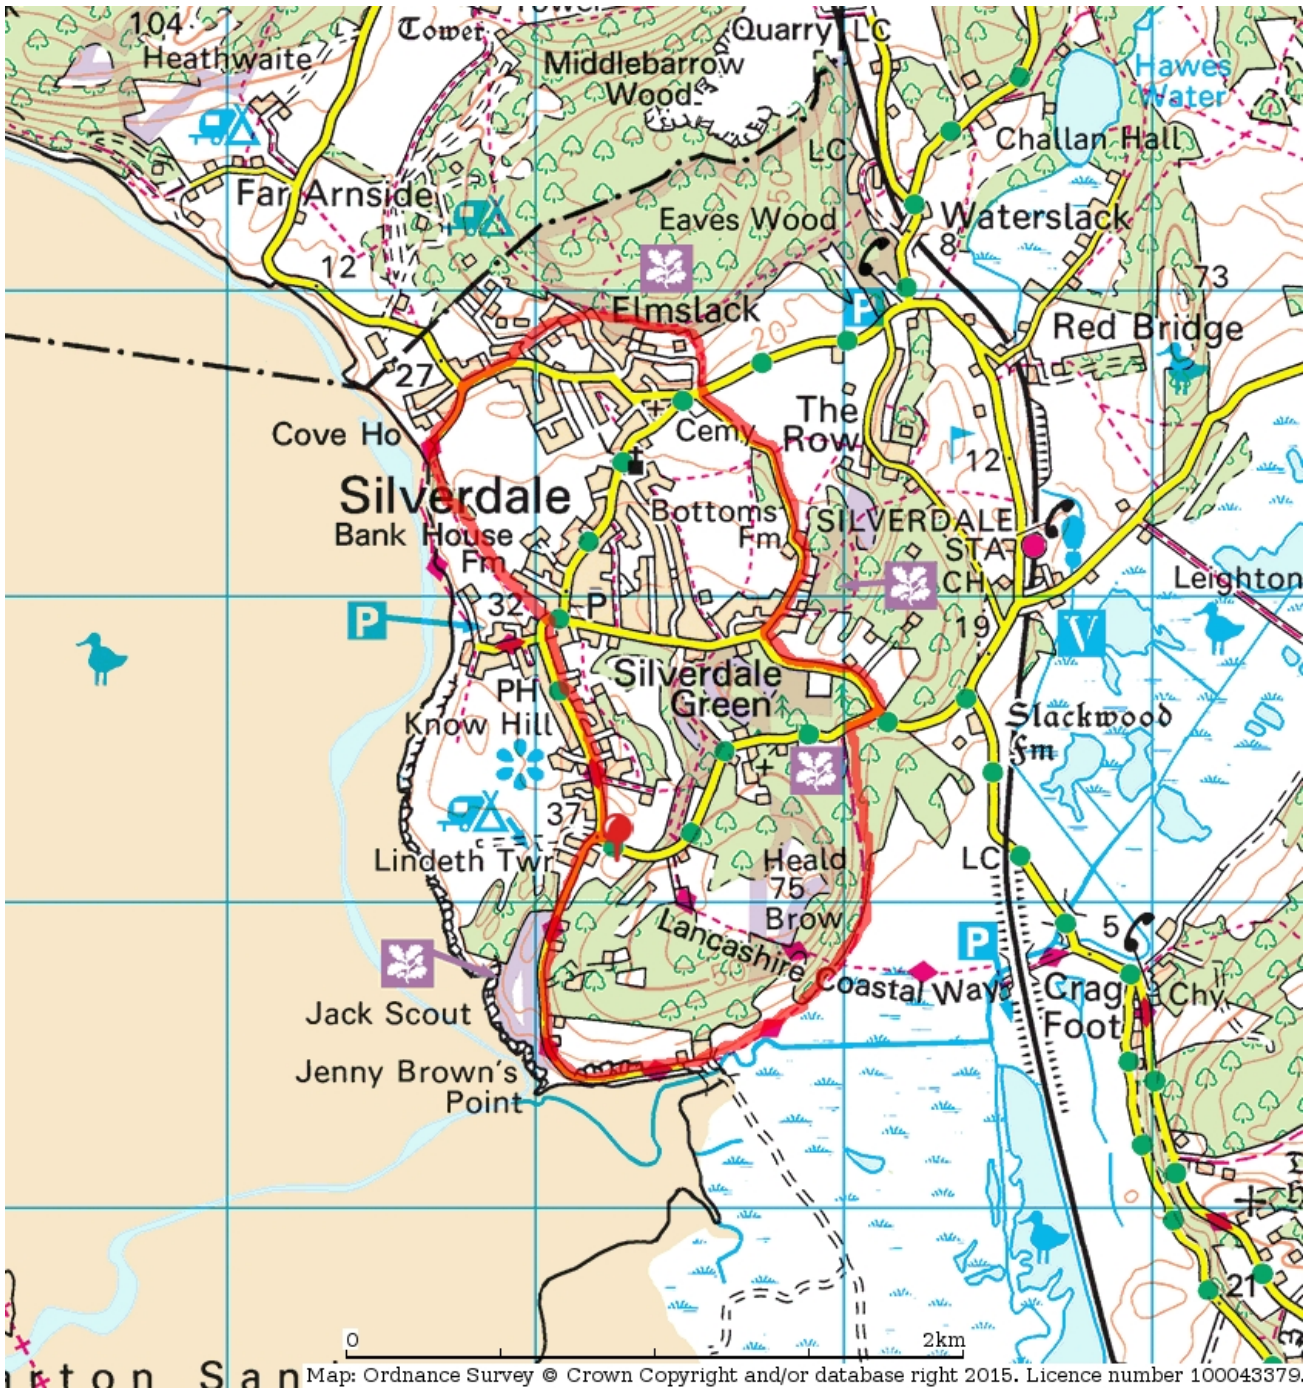

Choose your trail

Silverdale 18 Feb 2016

Robert Harvey

Track Overview

Category: Walking

Length: 7.19 km / 4.49 mi

Total Time: 1 hours 47 minutes

Average Speed: 4.03 kph / 2.51 mph

Track Start Time: 10:00:19 18th February 2016

Track End Time: 11:47:10 18th February 2016

Last Modified: 18th February 2016

Date Published: 18th February 2016

Choose your trail

Map: Ordnance Survey © Crown Copyright and/or database right 2015. Licence number 100043379.