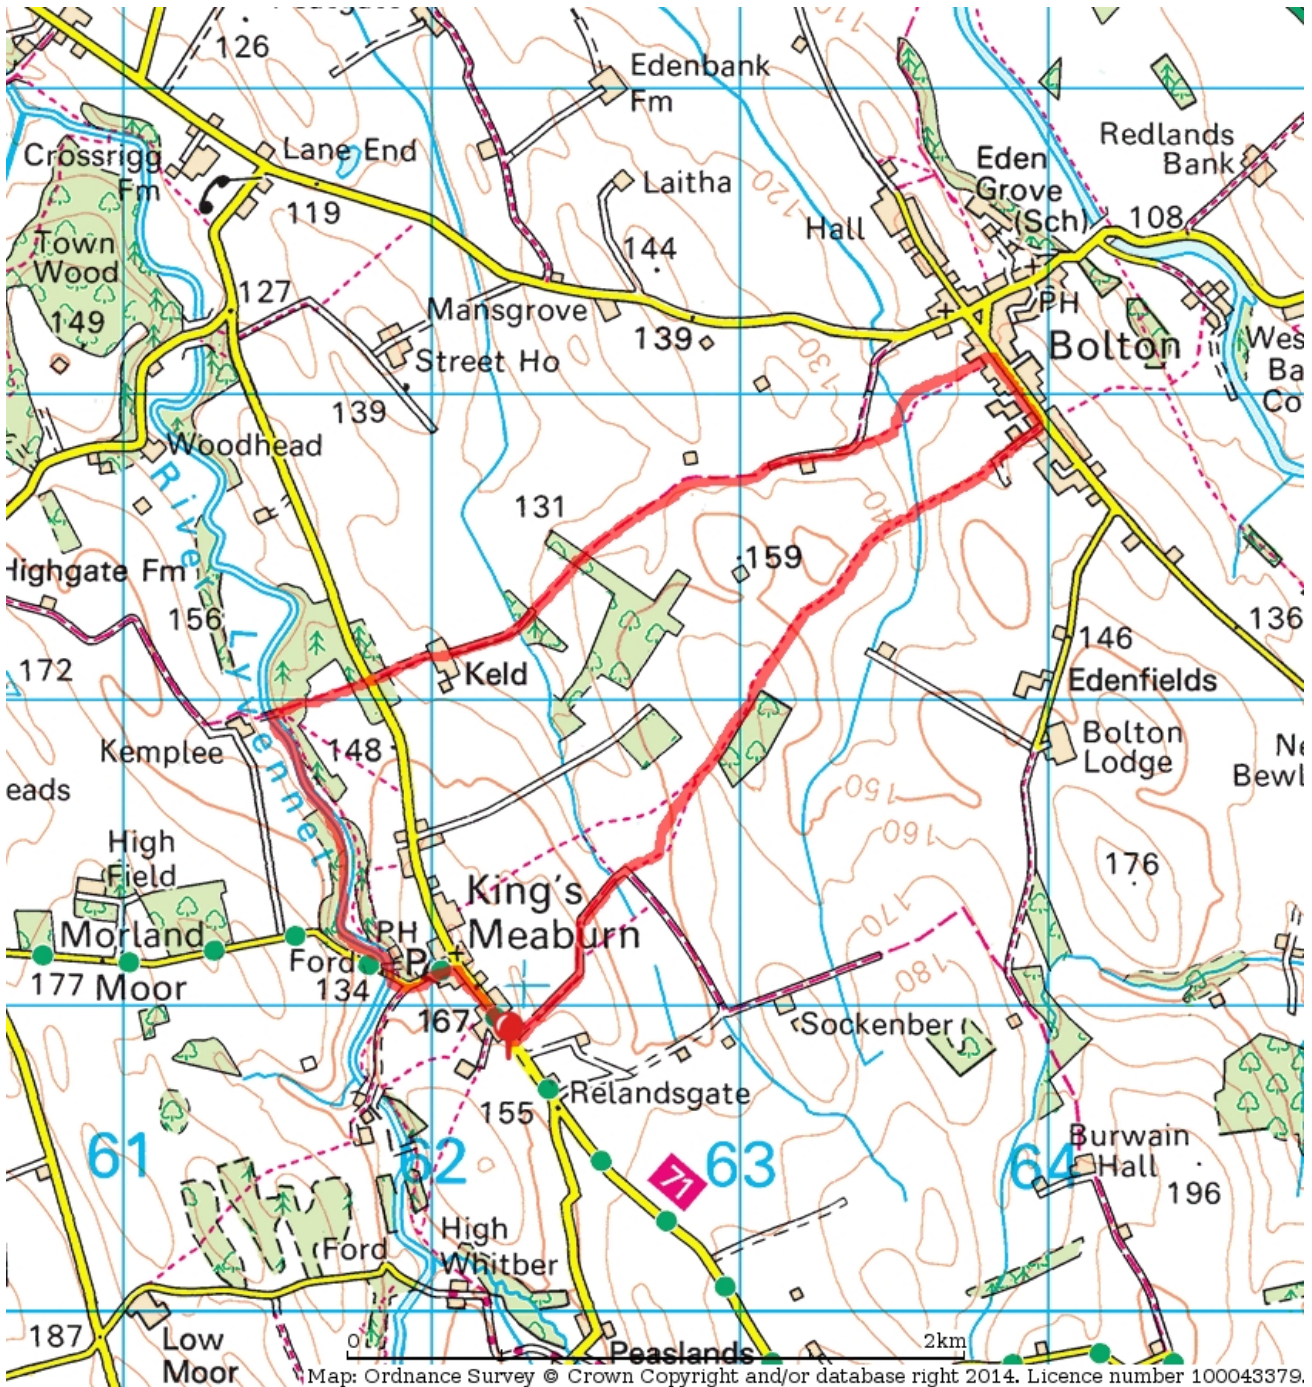

Award winning GPS Navigation
for your smartphone

Robert Harvey

Kings Meaburn 10 Jun 2015

Track Overview

Category: Walking

Length: 7.39 km / 4.62 mi

Total Time: 2 hours 1 minutes

Average Speed: 3.66 kph / 2.28 mph

Track Start Time: 09:52:08 10th June 2015

Track End Time: 11:52:47 10th June 2015

Last Modified: 10th June 2015

Date Published: 10th June 2015

Get the ViewRanger Outdoors GPS app now!

iPhone | Android | Symbian