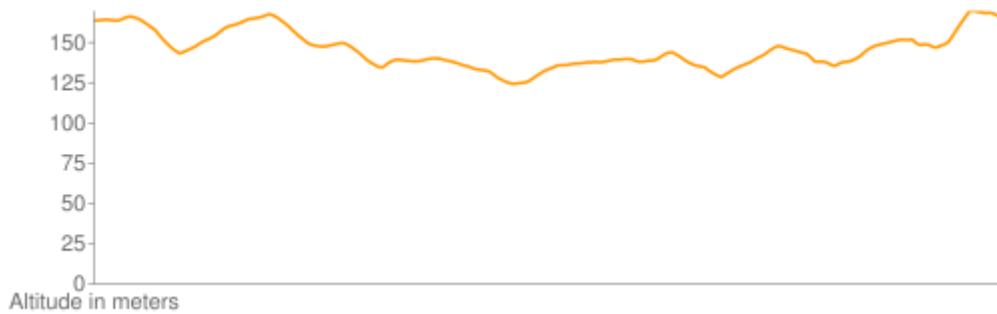

Award winning GPS Navigation
for your smartphone

Robert Harvey

Kings Meaburn 10 Jun 2015

Track Overview

Category: Walking

Length: 7.39 km / 4.62 mi

Total Time: 2 hours 1 minutes

Average Speed: 3.66 kph / 2.28 mph

Track Start Time: 09:52:08 10th June 2015

Track End Time: 11:52:47 10th June 2015

Last Modified: 10th June 2015

Date Published: 10th June 2015

Get the ViewRanger Outdoors GPS app now!

iPhone | Android | Symbian