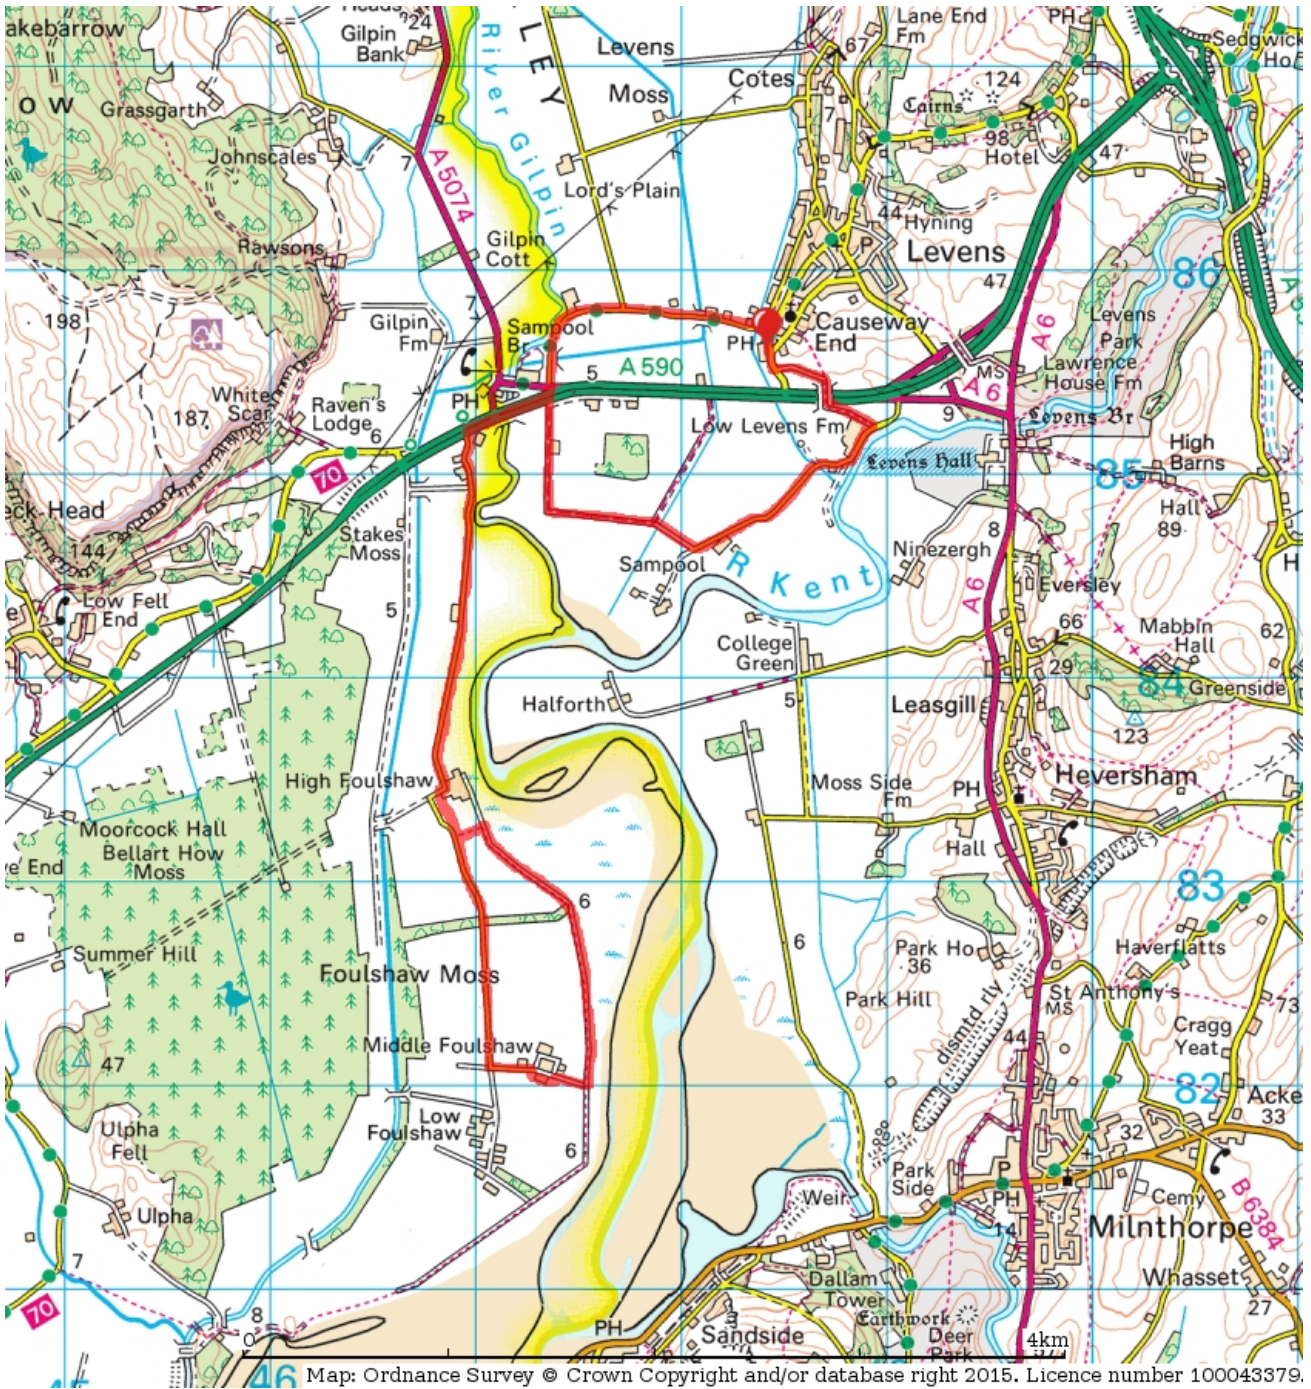

Low Levens - Foulshaw 25 Nov 2015

Robert Harvey

Track Overview

Category: Walking

Length: 13.05 km / 8.16 mi

Total Time: 2 hours 43 minutes

Average Speed: 4.80 kph / 2.99 mph

Track Start Time: 09:45:20 25th November 2015

Track End Time: 12:28:01 25th November 2015

Last Modified: 25th November 2015

Date Published: 25th November 2015

Choose your trail

Map: Ordnance Survey © Crown Copyright and/or database right 2015. Licence number 100043379.