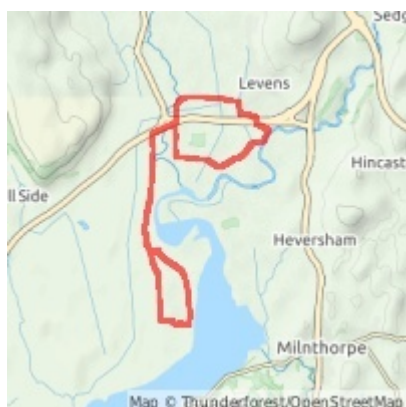

Low Levens - Foulshaw 25 Nov 2015

Robert Harvey

Track Overview

Category: Walking

Length: 13.05 km / 8.16 mi

Total Time: 2 hours 43 minutes

Average Speed: 4.80 kph / 2.99 mph

Track Start Time: 09:45:20 25th November 2015

Track End Time: 12:28:01 25th November 2015

Last Modified: 25th November 2015

Date Published: 25th November 2015

Choose your trail

Map: Ordnance Survey © Crown Copyright and/or database right 2015. Licence number 100043379.