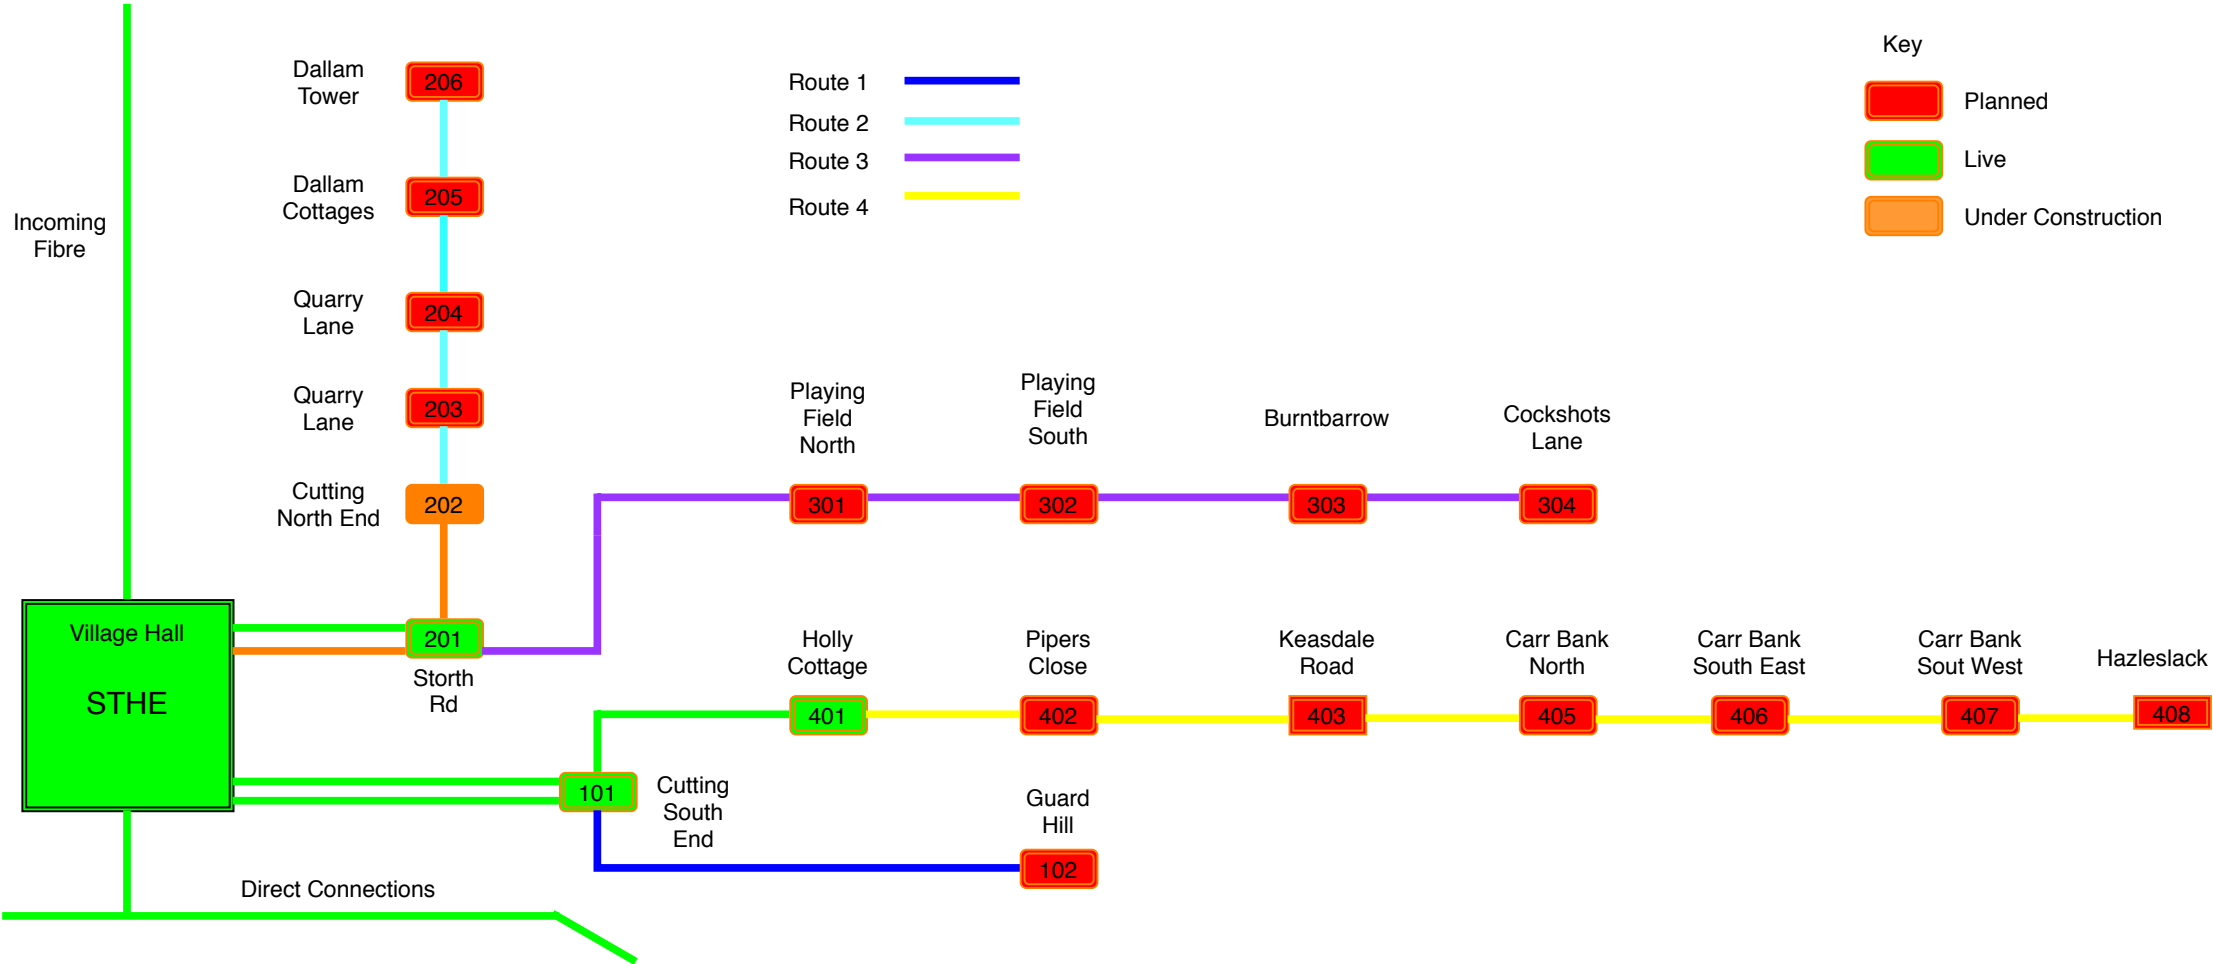

# Storth Route Schematic - Chambers

Direct Connections - Arnbarrow, Rose Hill Grove, Storth Road NW

Route 1 - The Pastures, Green Lane North, Rose Hill Grove

Route 2 - Dallam Drive, Ship Inn, Quarry Lane, Sandside, Park Road.

Route 3 - Storth Road East, Old Myse, Yans Lane, Tarn Close, School, Shaw Green, Burntbarrow, Woodlands Close, Paddock Way

Route 4 - Village Green West, Storth Road SW, Langdale Crest, Pipers Close, Greenbank Ave, Keasdale Road, Guard Hill Rd, Carr Bank, Hazleslack